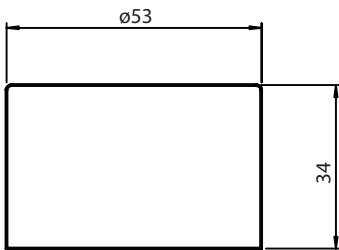

de­tacher dx53

MAGNETIC DETACHERS FOR NEDAP HARD TAGS WITH 'NORMAL' LOCK AS WELL AS 'STRONG' LOCK.

specifications

- Magnetic detacher useable for several Nedap tags like R50, R50C and Spider tag with 'normal' lock as well as with 'strong' lock.
- Available in two types:
 - Desk Top
 - Hand held (incl wire)