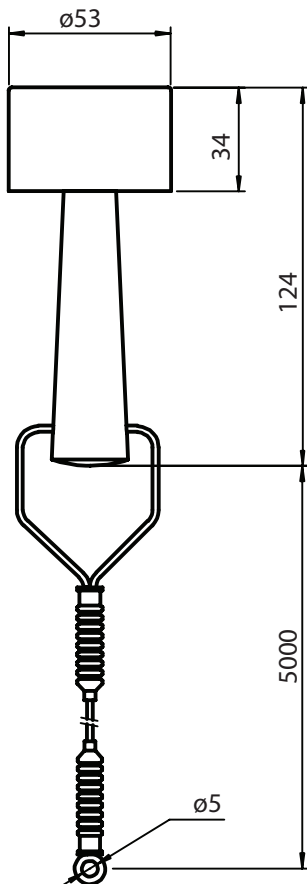

de­tacher dx53

MAGNETIC DETACHERS FOR NEDAP HARD TAGS WITH 'NORMAL' LOCK AS WELL AS 'STRONG' LOCK.

specifications

- Magnetic detacher useable for several Nedap tags like R50, R50C and Spider tag with 'normal' lock as well as with 'strong' lock.
- Available in two types:
 - Desk Top
 - Hand held (incl wire)

options

- Detacher lock

tagging & tags